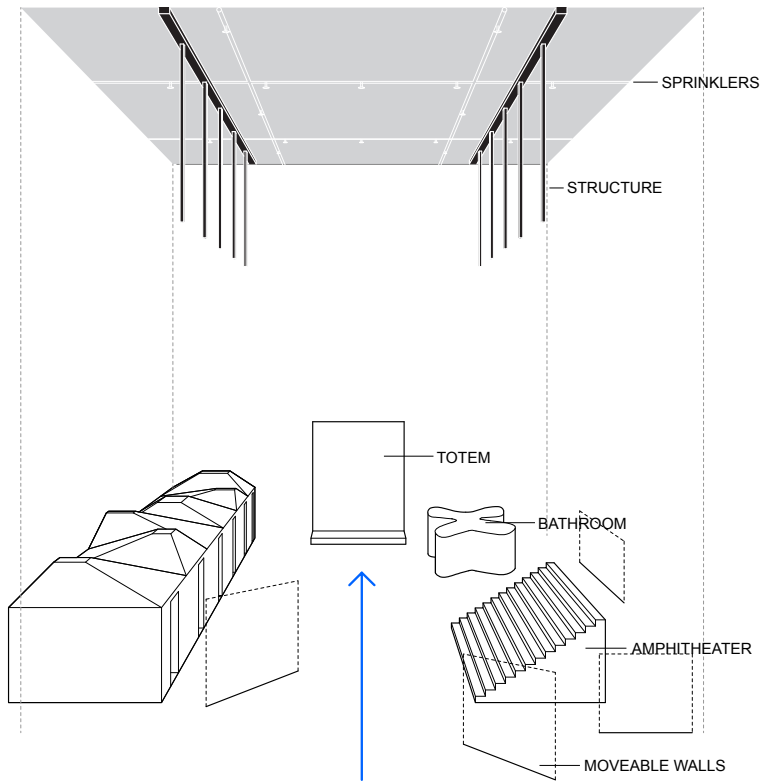

BRICE MARDEN -
COLD MOUNTAIN