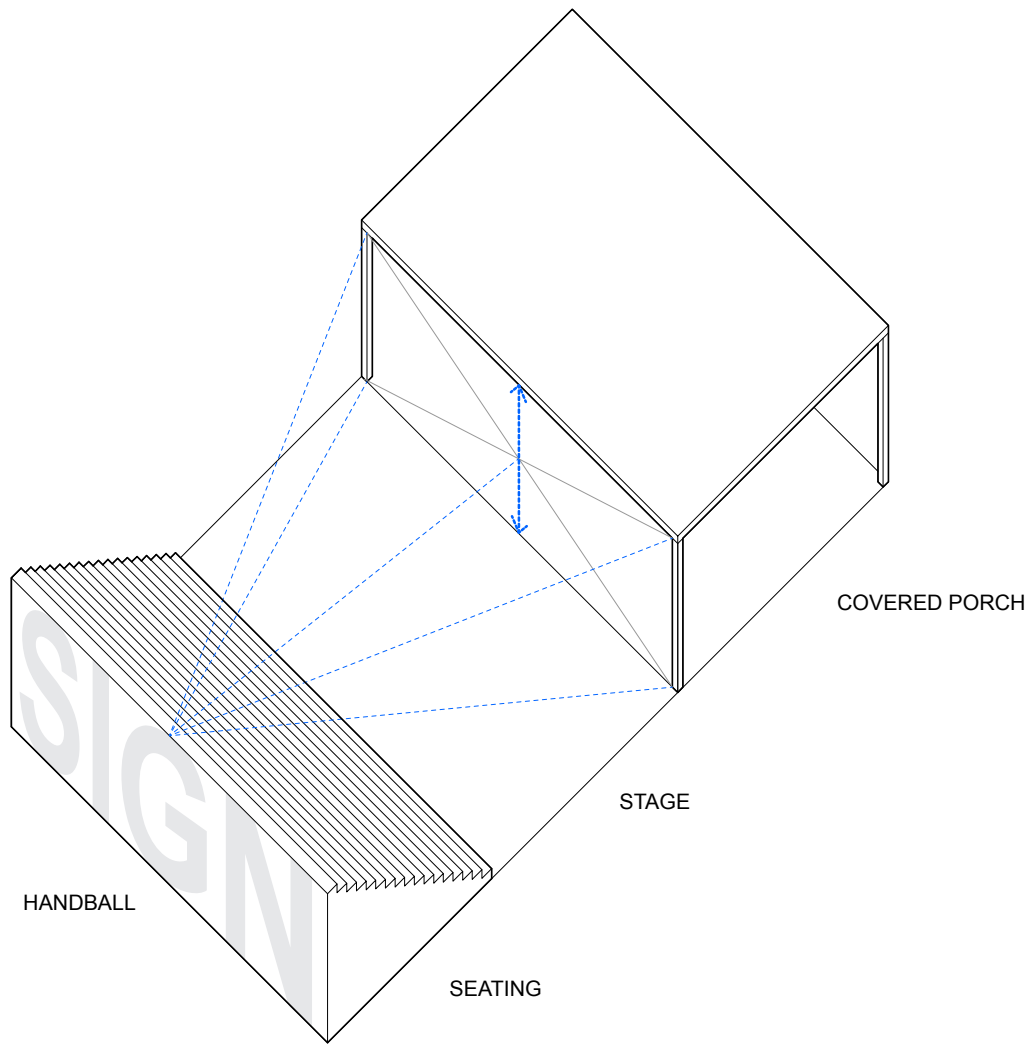

PROJECT
HIGH SCHOOL

TYPE
CHARTER SCHOOL

LOCATION
LOS ANGELES, CA

DATE
2013-CURRENT

The design of a Charter High School to occupy a Food 4 Less Grocery store and parking lot, built the design upon the desire to bridge the scale between the massive infrastructure of the Miesien modernist box and the individual student. Developing a campus plan that was equal inside and outside [half exterior and half interior]; a series of moves to create pavilions in the larger field allowed for a layering of space between the scale of the collective building and the articulated form of the individual rooms. The parking lot was developed as a field of lights, trees and various recreational and academic spaces. Blurring the dominance between car and body, the spaces transition across the day to provide diverse uses. The interior volume of the building provides the infrastructural systems, but smaller free standing pavilions allow for spatial subdivisions. Spaces between the pavilions develop as streets and have communal spaces for gathering, teaching, eating and studying. Large cuts in the roof open the inside to the out and blur the boundary between out and in. The front porch of the building mediates between the two zones, acting as a flexible collector, a back stage, a screen and an iconic billboard for the school's identity. The collective composition creates a unified campus through a diversity of spaces.

SERVICE

PORCH

ALTERNATING BANDS

FIELD

TOPOGRAPHIC FIELD

FRAME

ENTRY FACADE

BORDEN PARTNERSHIP

1918 LAUDERDALE STREET
HOUSTON, TEXAS 77030

MODULE

SKYLIGHTS

ROOF

HVAC

SPRINKLERS

STRUCTURE

LIGHTS