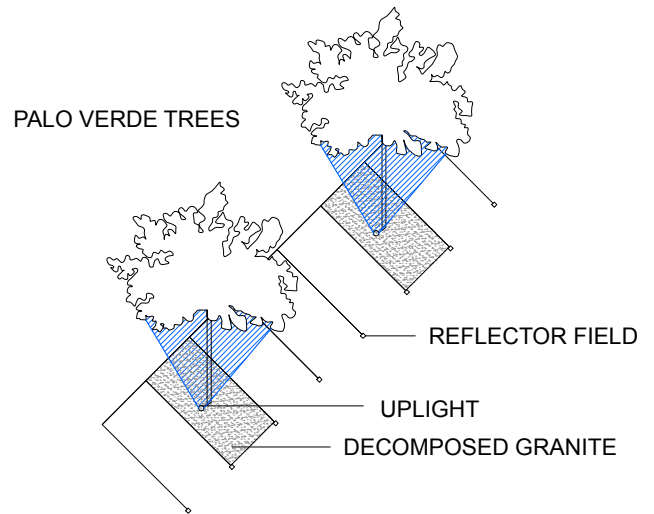

PROJECT
HIGH SCHOOL

TYPE
CHARTER SCHOOL

LOCATION
LOS ANGELES, CA

DATE
2013-CURRENT

The design of a Charter High School to occupy a Food 4 Less Grocery store and parking lot, built the design upon the desire to bridge the scale between the massive infrastructure of the Miesien modernist box and the individual student. Developing a campus plan that was equal inside and outside [half exterior and half interior]; a series of moves to create pavilions in the larger field allowed for a layering of space between the scale of the collective building and the articulated form of the individual rooms. The parking lot was developed as a field of lights, trees and various recreational and academic spaces. Blurring the dominance between car and body, the spaces transition across the day to provide diverse uses. The interior volume of the building provides the infrastructural systems, but smaller free standing pavilions allow for spatial subdivisions. Spaces between the pavilions develop as streets and have communal spaces for gathering, teaching, eating and studying. Large cuts in the roof open the inside to the out and blur the boundary between out and in. The front porch of the building mediates between the two zones, acting as a flexible collector, a back stage, a screen and an iconic billboard for the school's identity. The collective composition creates a unified campus through a diversity of spaces.

SERVICE

PORCH

ALTERNATING BANDS

FIELD

TOPOGRAPHIC FIELD

FRAME

ENTRY FACADE

BORDEN PARTNERSHIP