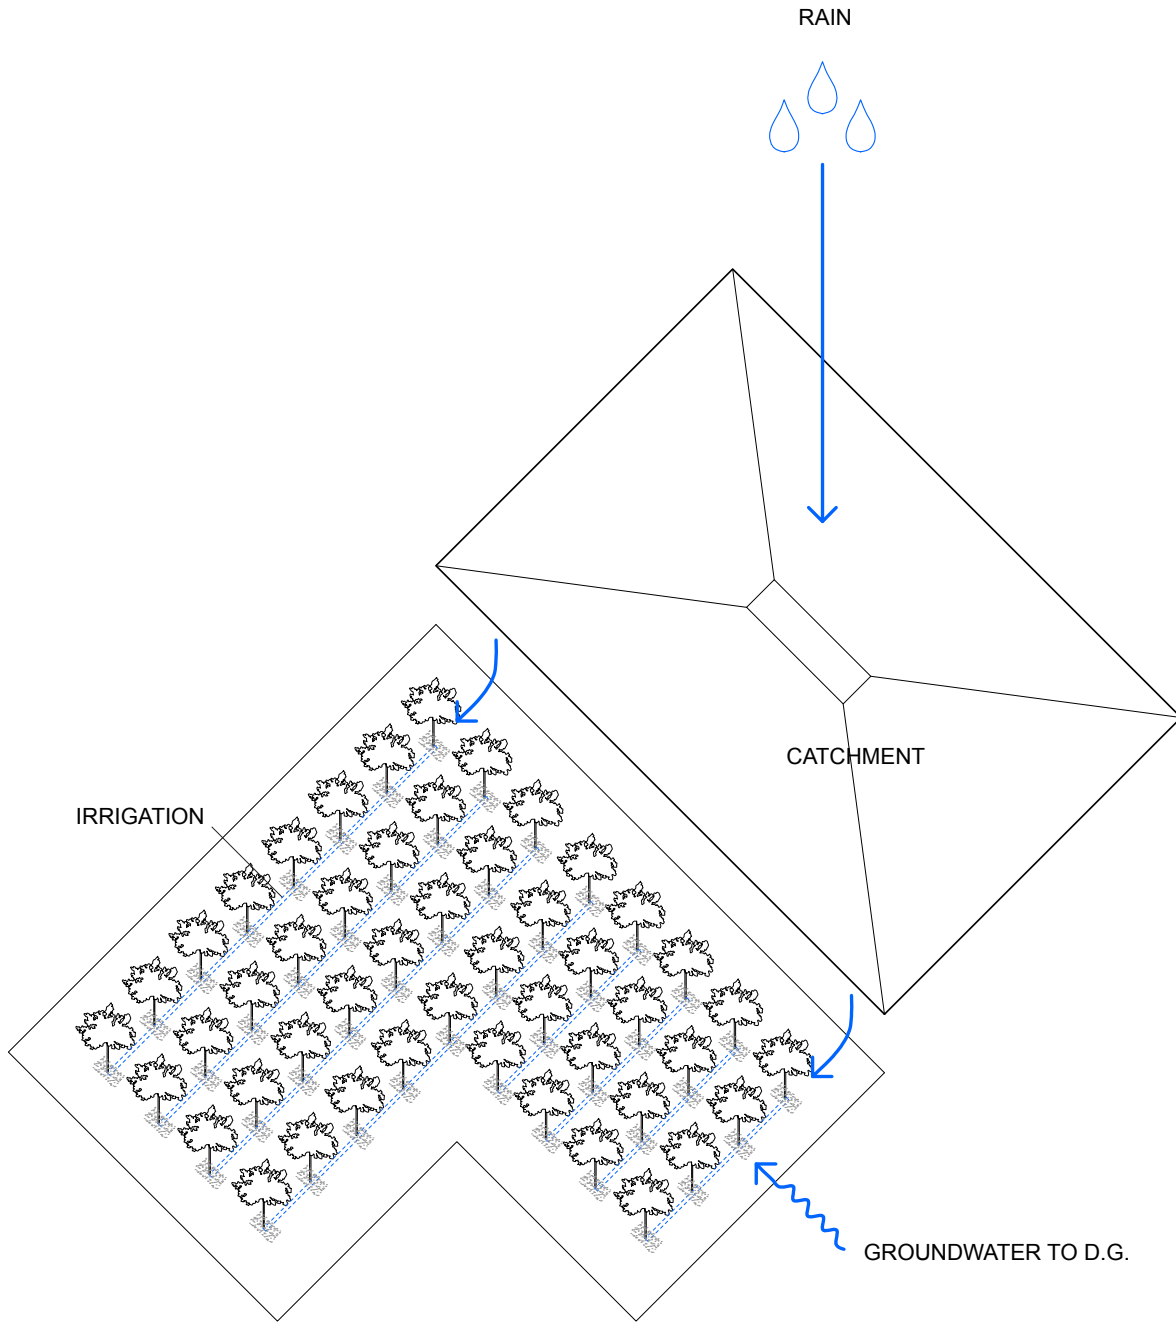

PROJECT
HIGH SCHOOL

TYPE
CHARTER SCHOOL

LOCATION
LOS ANGELES, CA

DATE
2013-CURRENT

The design of a Charter High School to occupy a Food 4 Less Grocery store and parking lot, built the design upon the desire to bridge the scale between the massive infrastructure of the Miesien modernist box and the individual student. Developing a campus plan that was equal inside and outside [half exterior and half interior]; a series of moves to create pavilions in the larger field allowed for a layering of space between the scale of the collective building and the articulated form of the individual rooms. The parking lot was developed as a field of lights, trees and various recreational and academic spaces. Blurring the dominance between car and body, the spaces transition across the day to provide diverse uses. The interior volume of the building provides the infrastructural systems, but smaller free standing pavilions allow for spatial subdivisions. Spaces between the pavilions develop as streets and have communal spaces for gathering, teaching, eating and studying. Large cuts in the roof open the inside to the out and blur the boundary between out and in. The front porch of the building mediates between the two zones, acting as a flexible collector, a back stage, a screen and an iconic billboard for the school's identity. The collective composition creates a unified campus through a diversity of spaces.

SERVICE

PORCH

ALTERNATING BANDS

FIELD

TOPOGRAPHIC FIELD

FRAME

ENTRY FACADE

BORDEN PARTNERSHIP