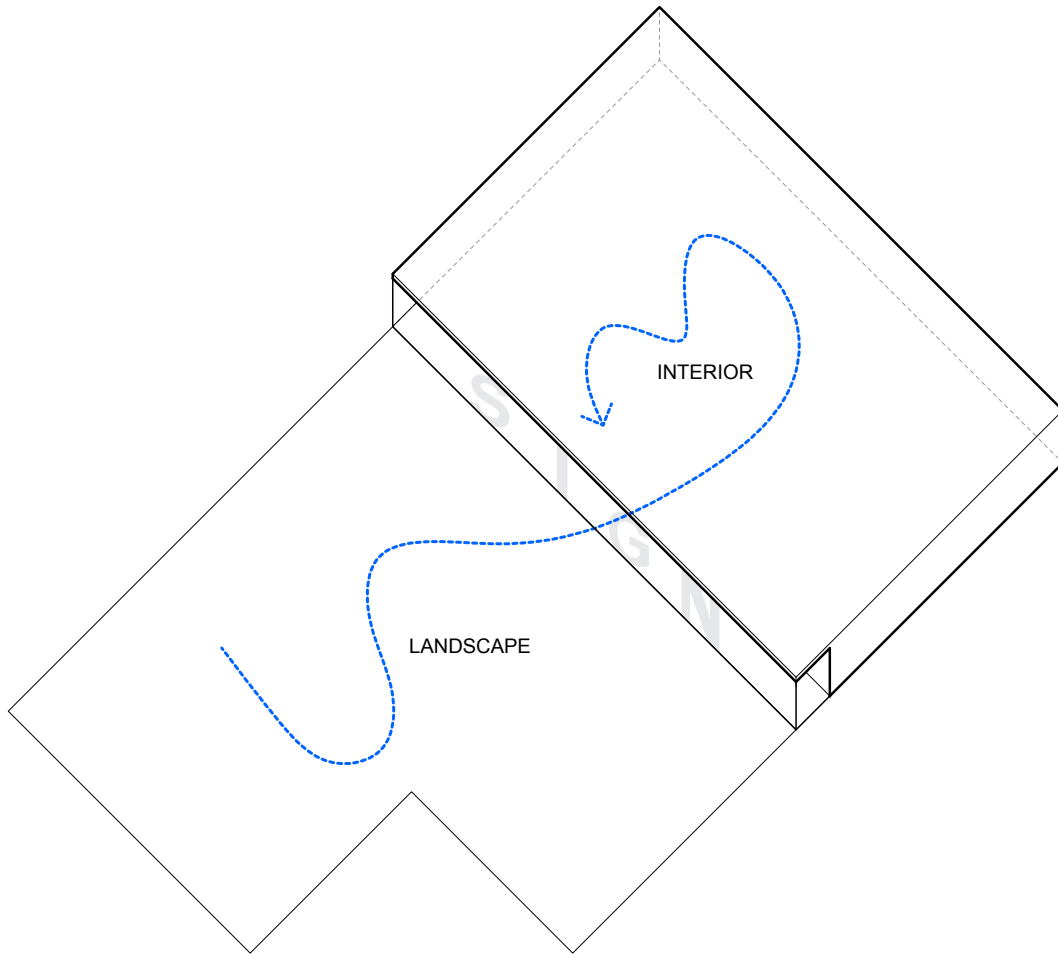

PROJECT
HIGH SCHOOL

TYPE
CHARTER SCHOOL

LOCATION
LOS ANGELES, CA

DATE
2013-CURRENT

The design of a Charter High School to occupy a Food 4 Less Grocery store and parking lot, built the design upon the desire to bridge the scale between the massive infrastructure of the Miesien modernist box and the individual student. Developing a campus plan that was equal inside and outside [half exterior and half interior]; a series of moves to create pavilions in the larger field allowed for a layering of space between the scale of the collective building and the articulated form of the individual rooms. The parking lot was developed as a field of lights, trees and various recreational and academic spaces. Blurring the dominance between car and body, the spaces transition across the day to provide diverse uses. The interior volume of the building provides the infrastructural systems, but smaller free standing pavilions allow for spatial subdivisions. Spaces between the pavilions develop as streets and have communal spaces for gathering, teaching, eating and studying. Large cuts in the roof open the inside to the out and blur the boundary between out and in. The front porch of the building mediates between the two zones, acting as a flexible collector, a back stage, a screen and an iconic billboard for the school's identity. The collective composition creates a unified campus through a diversity of spaces.

SERVICE

PORCH

ALTERNATING BANDS

FIELD

TOPOGRAPHIC FIELD

FRAME

ENTRY FACADE

BORDEN PARTNERSHIP

1918 LAUDERDALE STREET
HOUSTON, TEXAS 77030

MODULE

SKYLIGHTS

ROOF

HVAC

SPRINKLERS

STRUCTURE

LIGHTS