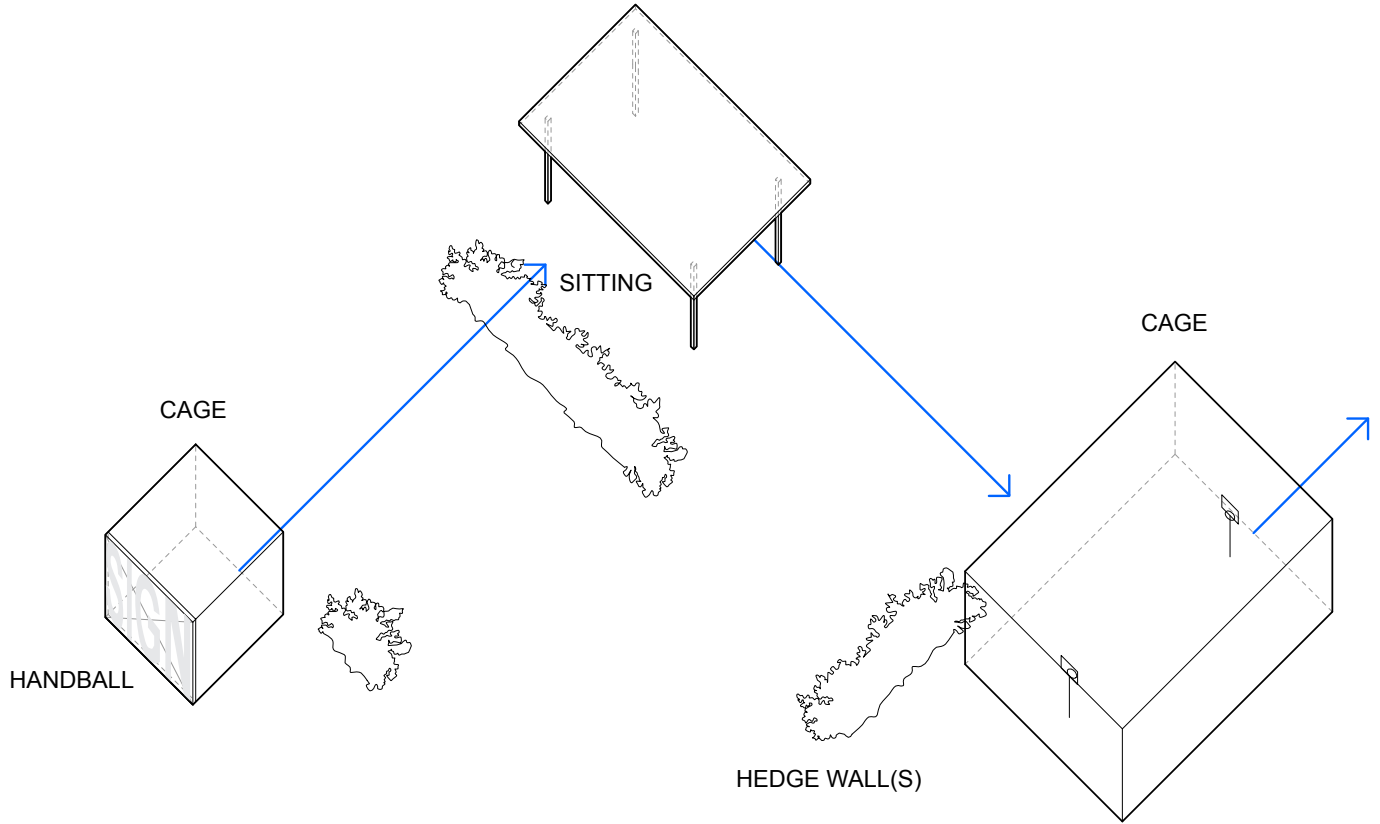

PROJECT
HIGH SCHOOL

TYPE
CHARTER SCHOOL

LOCATION
LOS ANGELES, CA

DATE
2013-CURRENT

The design of a Charter High School to occupy a Food 4 Less Grocery store and parking lot, built the design upon the desire to bridge the scale between the massive infrastructure of the Miesien modernist box and the individual student. Developing a campus plan that was equal inside and outside [half exterior and half interior]; a series of moves to create pavilions in the larger field allowed for a layering of space between the scale of the collective building and the articulated form of the individual rooms. The parking lot was developed as a field of lights, trees and various recreational and academic spaces. Blurring the dominance between car and body, the spaces transition across the day to provide diverse uses. The interior volume of the building provides the infrastructural systems, but smaller free standing pavilions allow for spatial subdivisions. Spaces between the pavilions develop as streets and have communal spaces for gathering, teaching, eating and studying. Large cuts in the roof open the inside to the out and blur the boundary between out and in. The front porch of the building mediates between the two zones, acting as a flexible collector, a back stage, a screen and an iconic billboard for the school's identity. The collective composition creates a unified campus through a diversity of spaces.

SERVICE

PORCH

ALTERNATING BANDS

FIELD

TOPOGRAPHIC FIELD

FRAME

ENTRY FACADE

BORDEN PARTNERSHIP

1918 LAUDERDALE STREET
HOUSTON, TEXAS 77030

MODULE

SKYLIGHTS

ROOF

HVAC

SPRINKLERS

STRUCTURE

LIGHTS