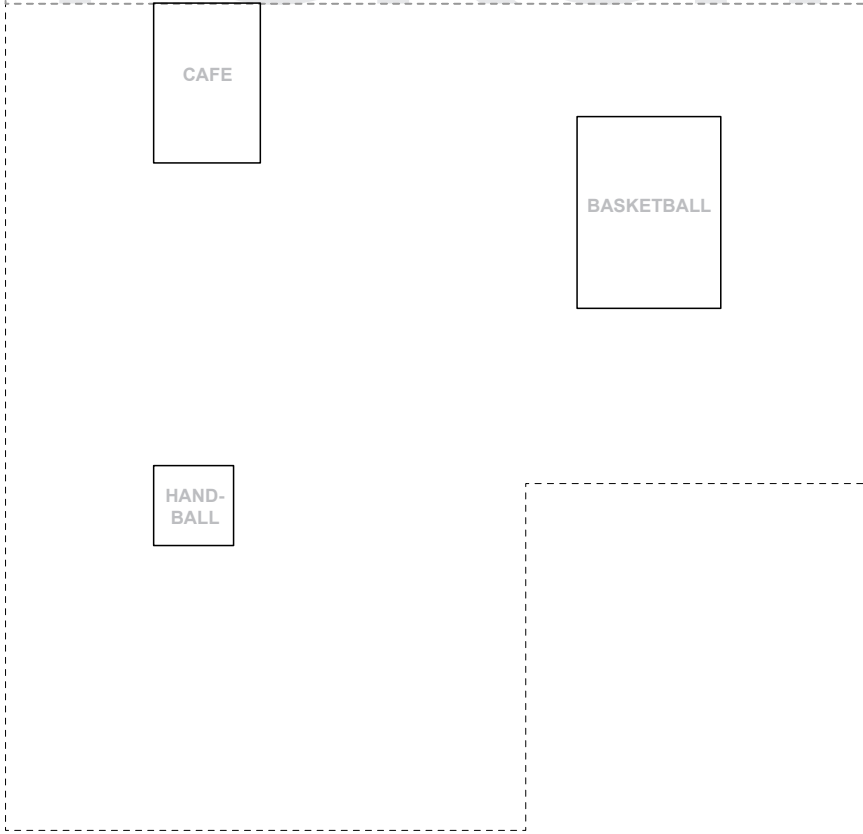

PROJECT
HIGH SCHOOL

TYPE
CHARTER SCHOOL

LOCATION
LOS ANGELES, CA

DATE
2013-CURRENT

The design of a Charter High School to occupy a Food 4 Less Grocery store and parking lot, built the design upon the desire to bridge the scale between the massive infrastructure of the Miesien modernist box and the individual student. Developing a campus plan that was equal inside and outside [half exterior and half interior]; a series of moves to create pavilions in the larger field allowed for a layering of space between the scale of the collective building and the articulated form of the individual rooms. The parking lot was developed as a field of lights, trees and various recreational and academic spaces. Blurring the dominance between car and body, the spaces transition across the day to provide diverse uses. The interior volume of the building provides the infrastructural systems, but smaller free standing pavilions allow for spatial subdivisions. Spaces between the pavilions develop as streets and have communal spaces for gathering, teaching, eating and studying. Large cuts in the roof open the inside to the out and blur the boundary between out and in. The front porch of the building mediates between the two zones, acting as a flexible collector, a back stage, a screen and an iconic billboard for the school's identity. The collective composition creates a unified campus through a diversity of spaces.

SERVICE

PORCH

ALTERNATING BANDS

FIELD

TOPOGRAPHIC FIELD

FRAME

ENTRY FACADE

BORDEN PARTNERSHIP